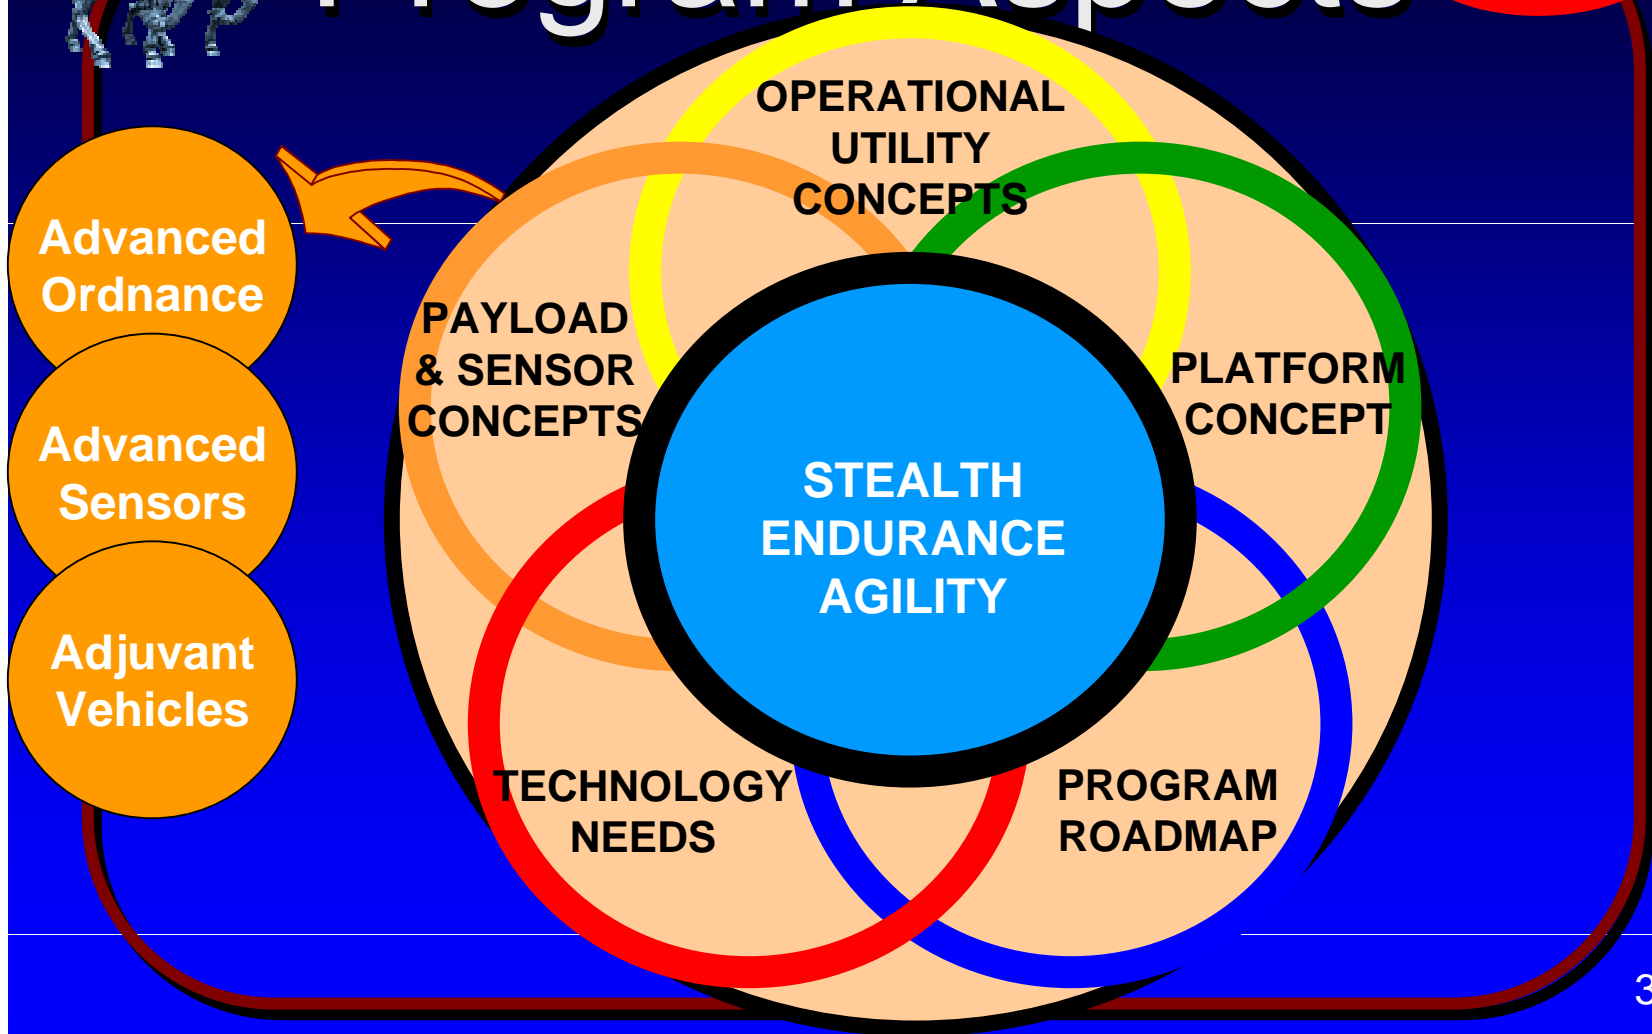

ATO

Submarine Payloads and Sensors Program

CAPT John Polcari
Program Manager

ATO

Converging Thrusts

Program Aspects **ATO**

Teaming

ATO

ATO

Program Structure

ATO

New Concepts

ATO

Program Goal